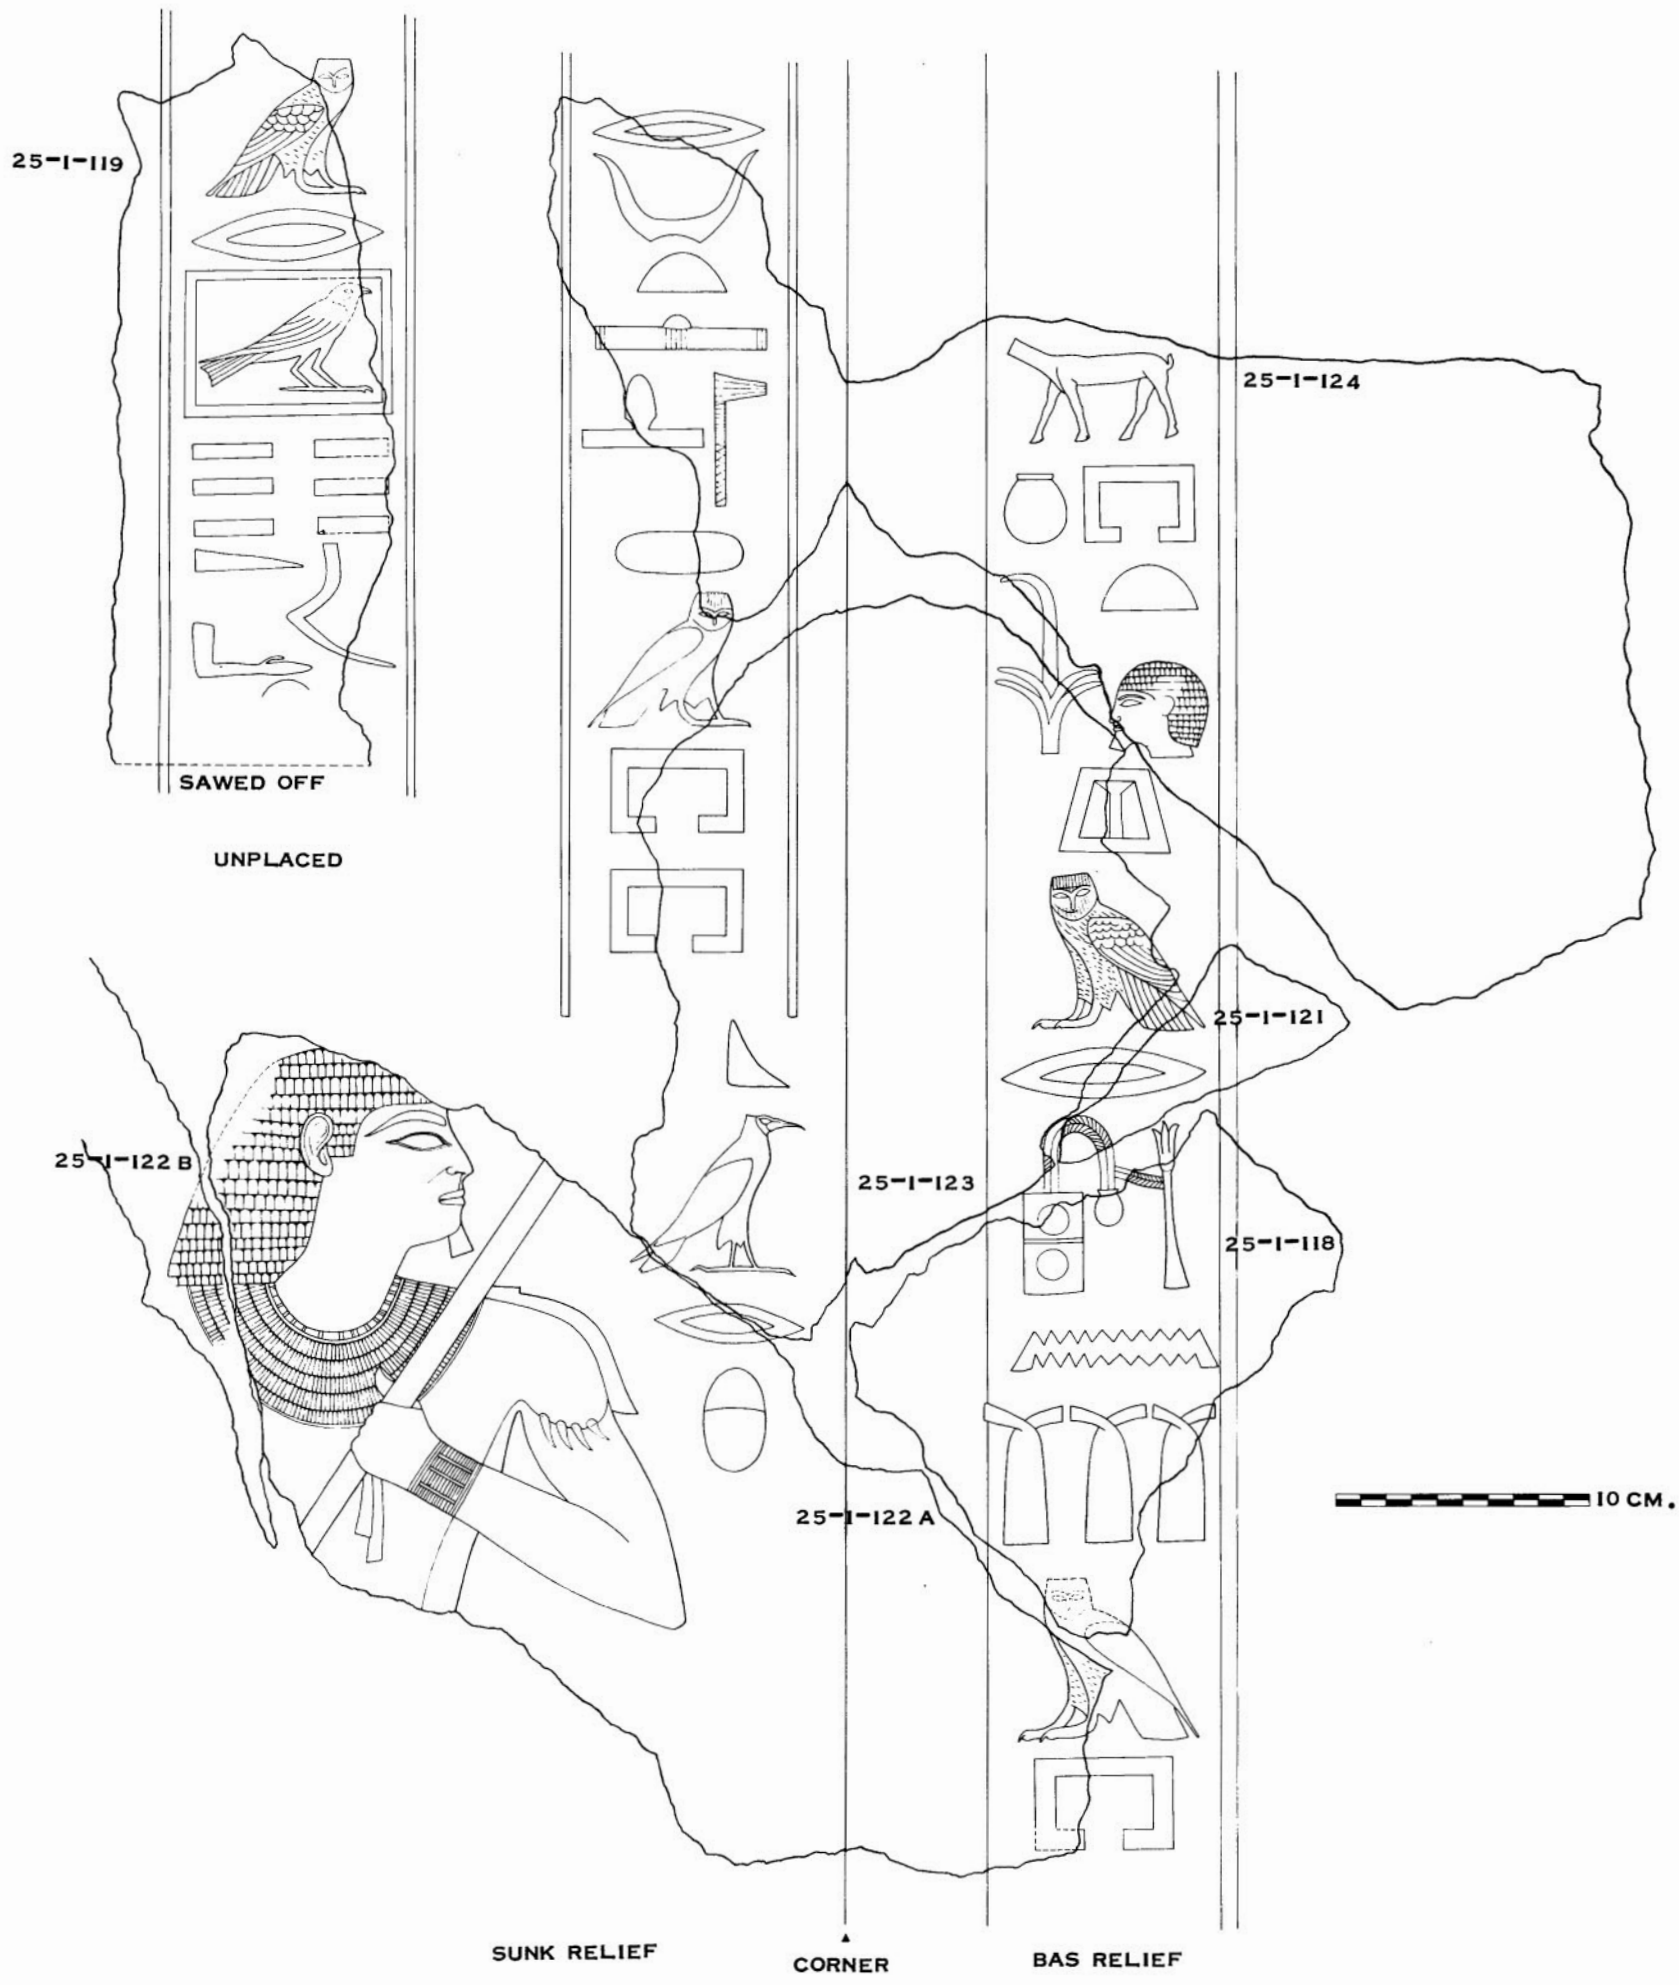

Figure 38. Idu (G 7102). South wall with games and music in honor of Hathor

Figure 38. Idu (G 7102). South wall with games and music in honor of Hathor

Figure 39. Idu (G 7102). West wall, south of stela niche

Figure 39. Idu (G 7102). West wall, south of stela niche

STATUE OF IDU

Figure 40. Idu (G 7102). Stela niche

STATUE OF IDU

Figure 40. Idu (G 7102). Stela niche

Figure 41. Idu (G 7102). West wall, north of stela, with secondary false door

Figure 41. Idu (G 7102). West wall, north of stela, with secondary false door

Figure 42. Idu (G 7102 E). Corner block assigned to middle level chamber

Figure 43. Idu (G 7102). Reconstruction by Suzanne Chapman of royal statue head 25-1-587