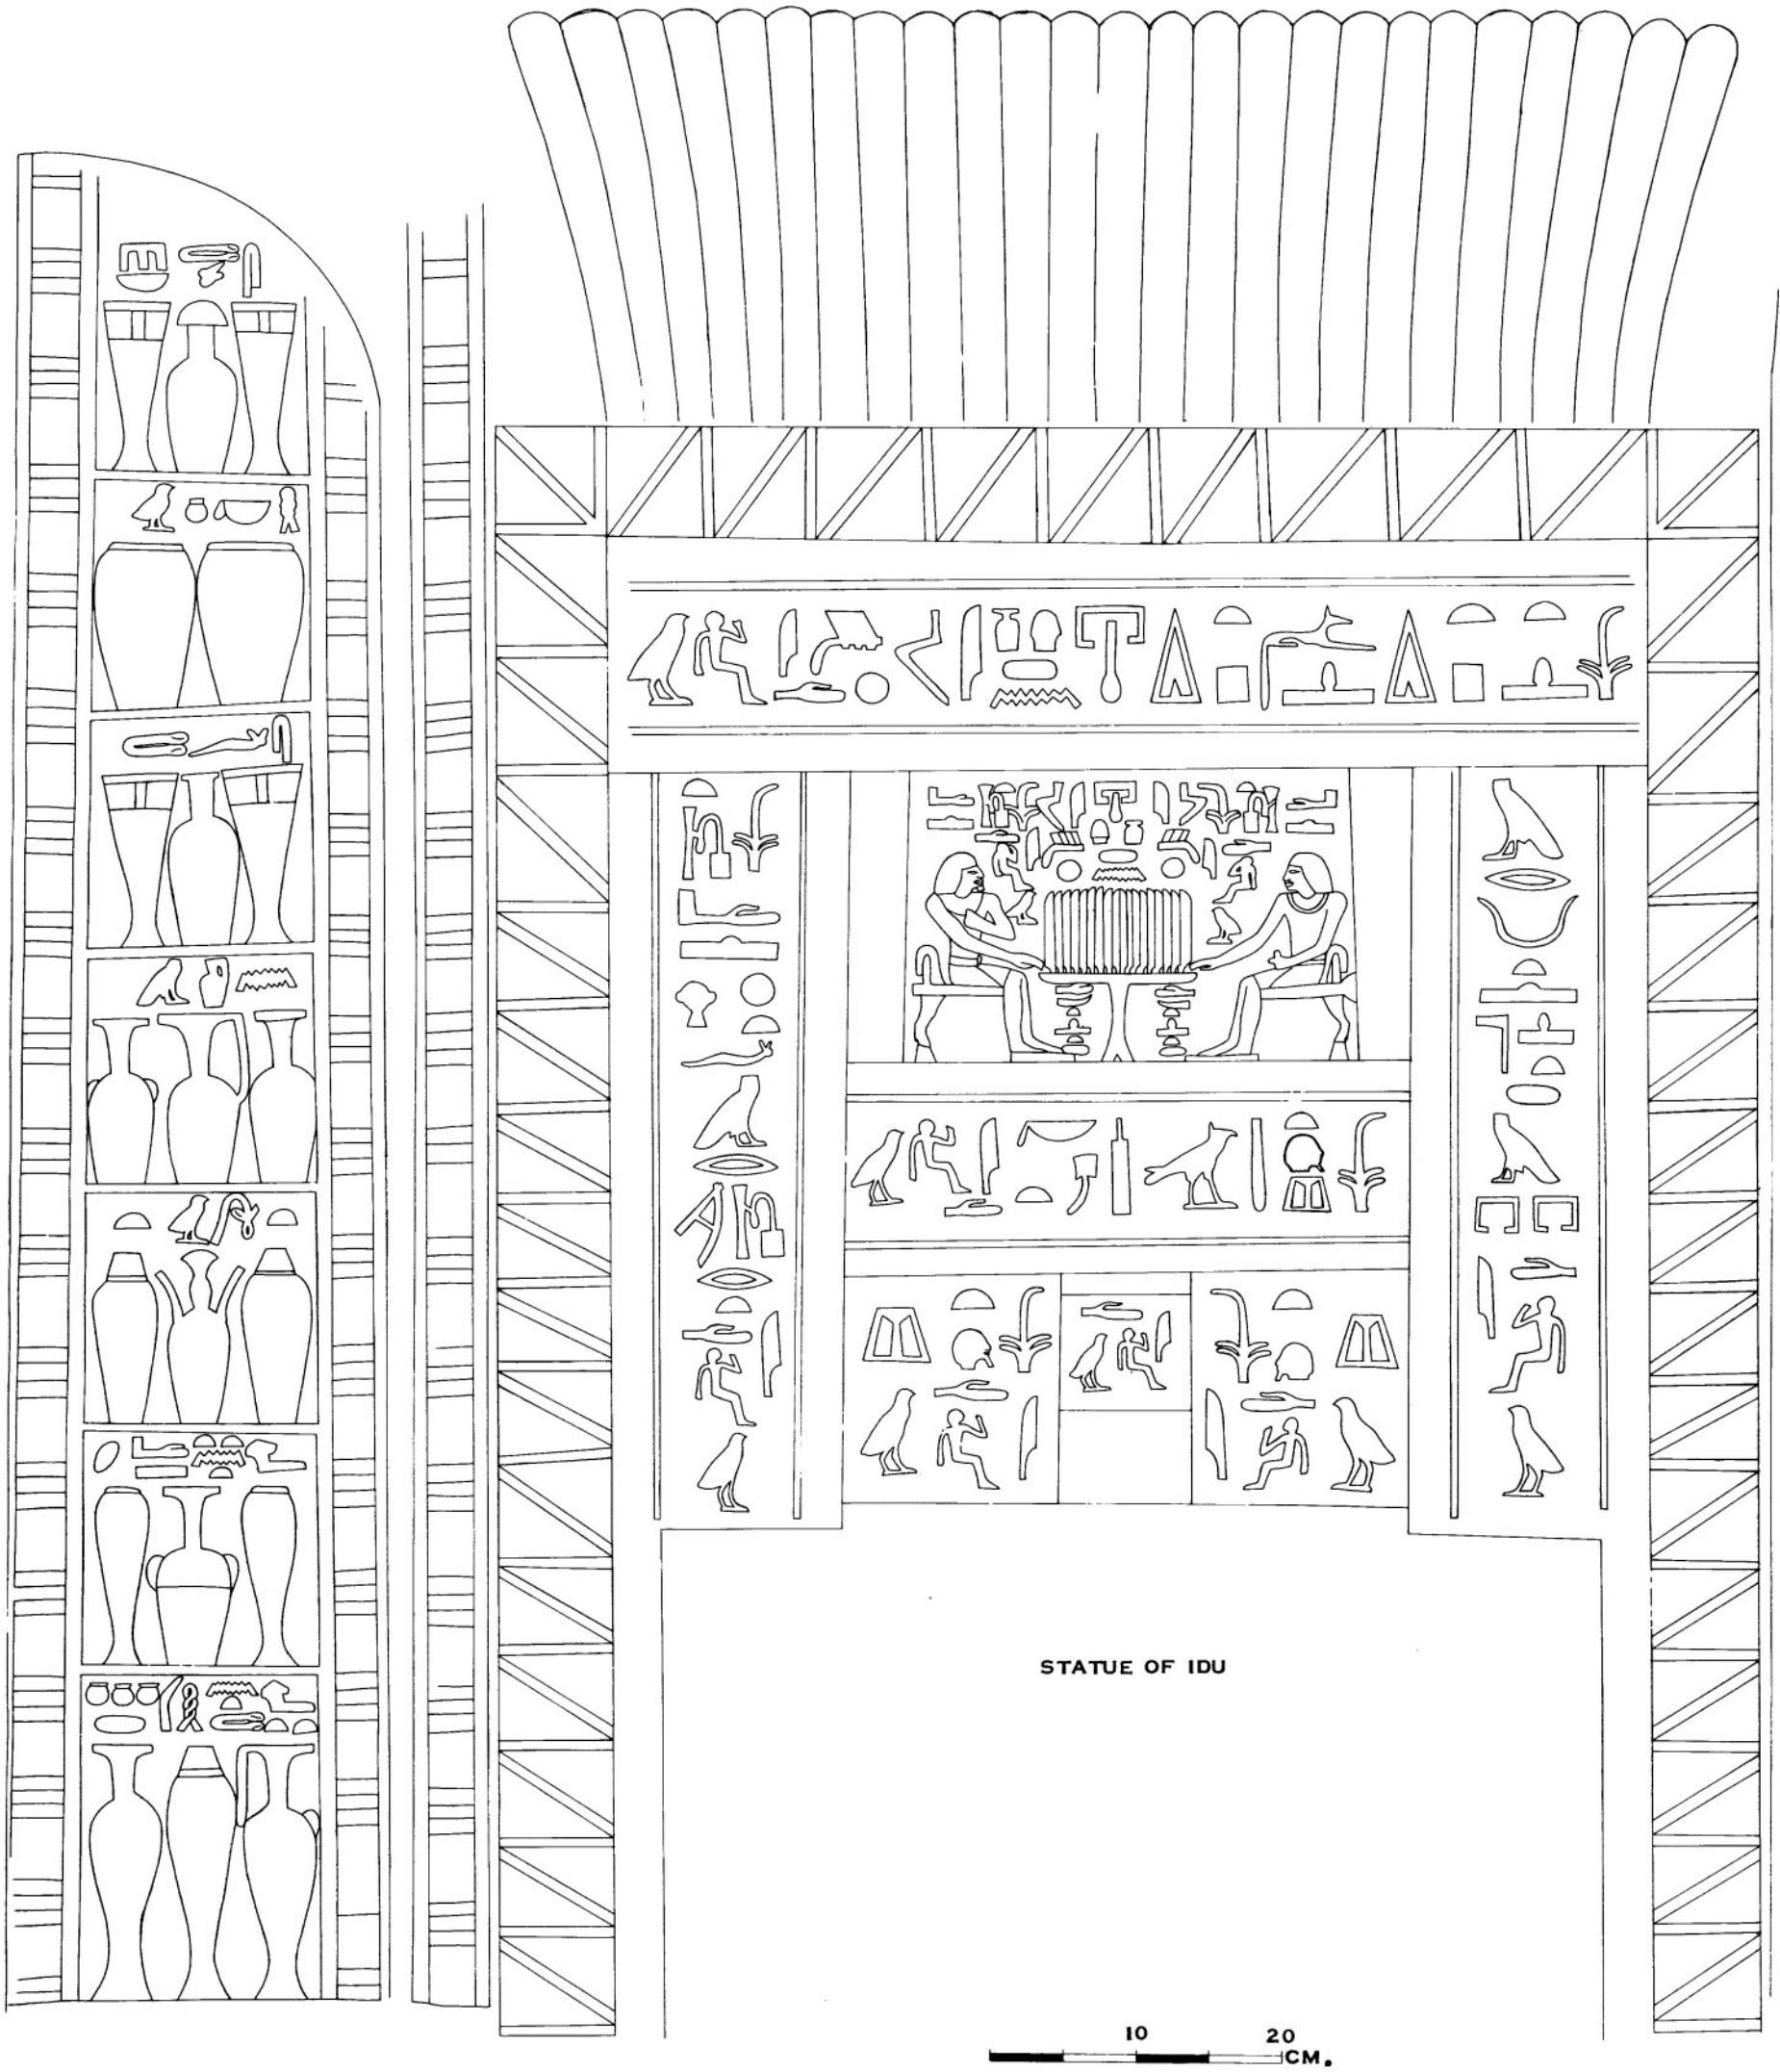

Figure 39. Idu (G 7102). West wall, south of stela niche

STATUE OF IDU