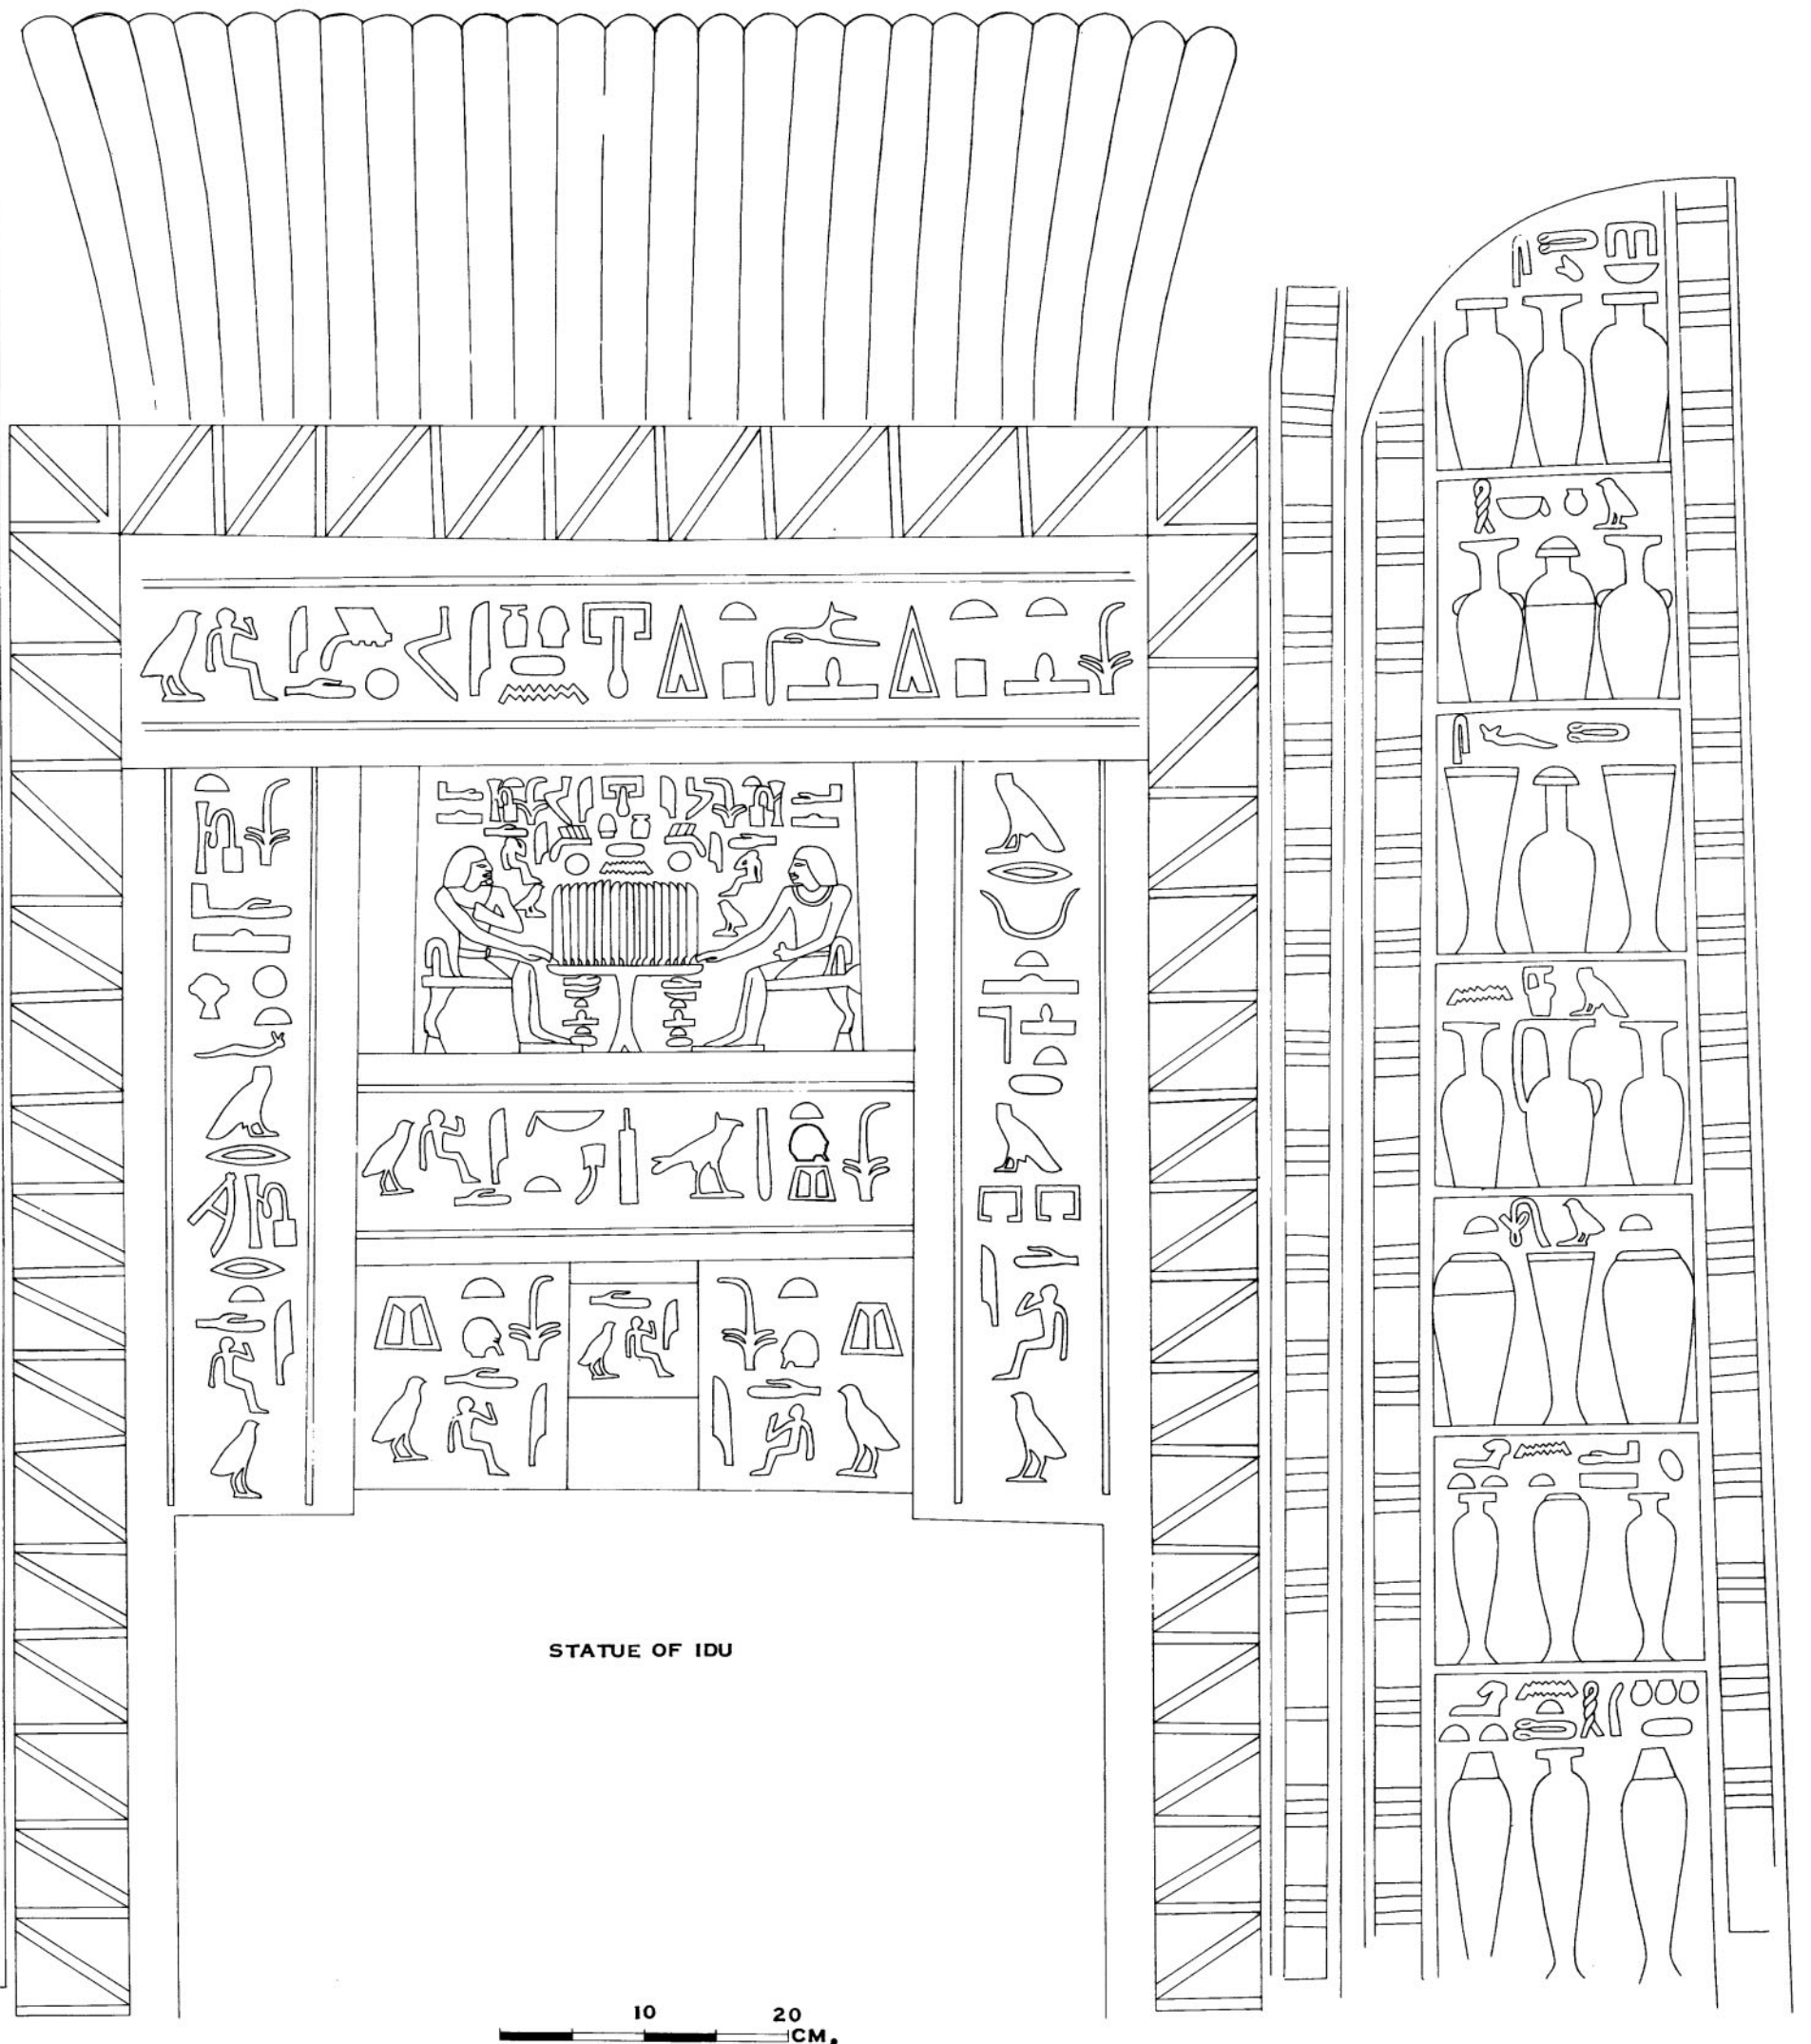

Figure 40. Idu (G 7102). Stela niche

STATUE OF IDU