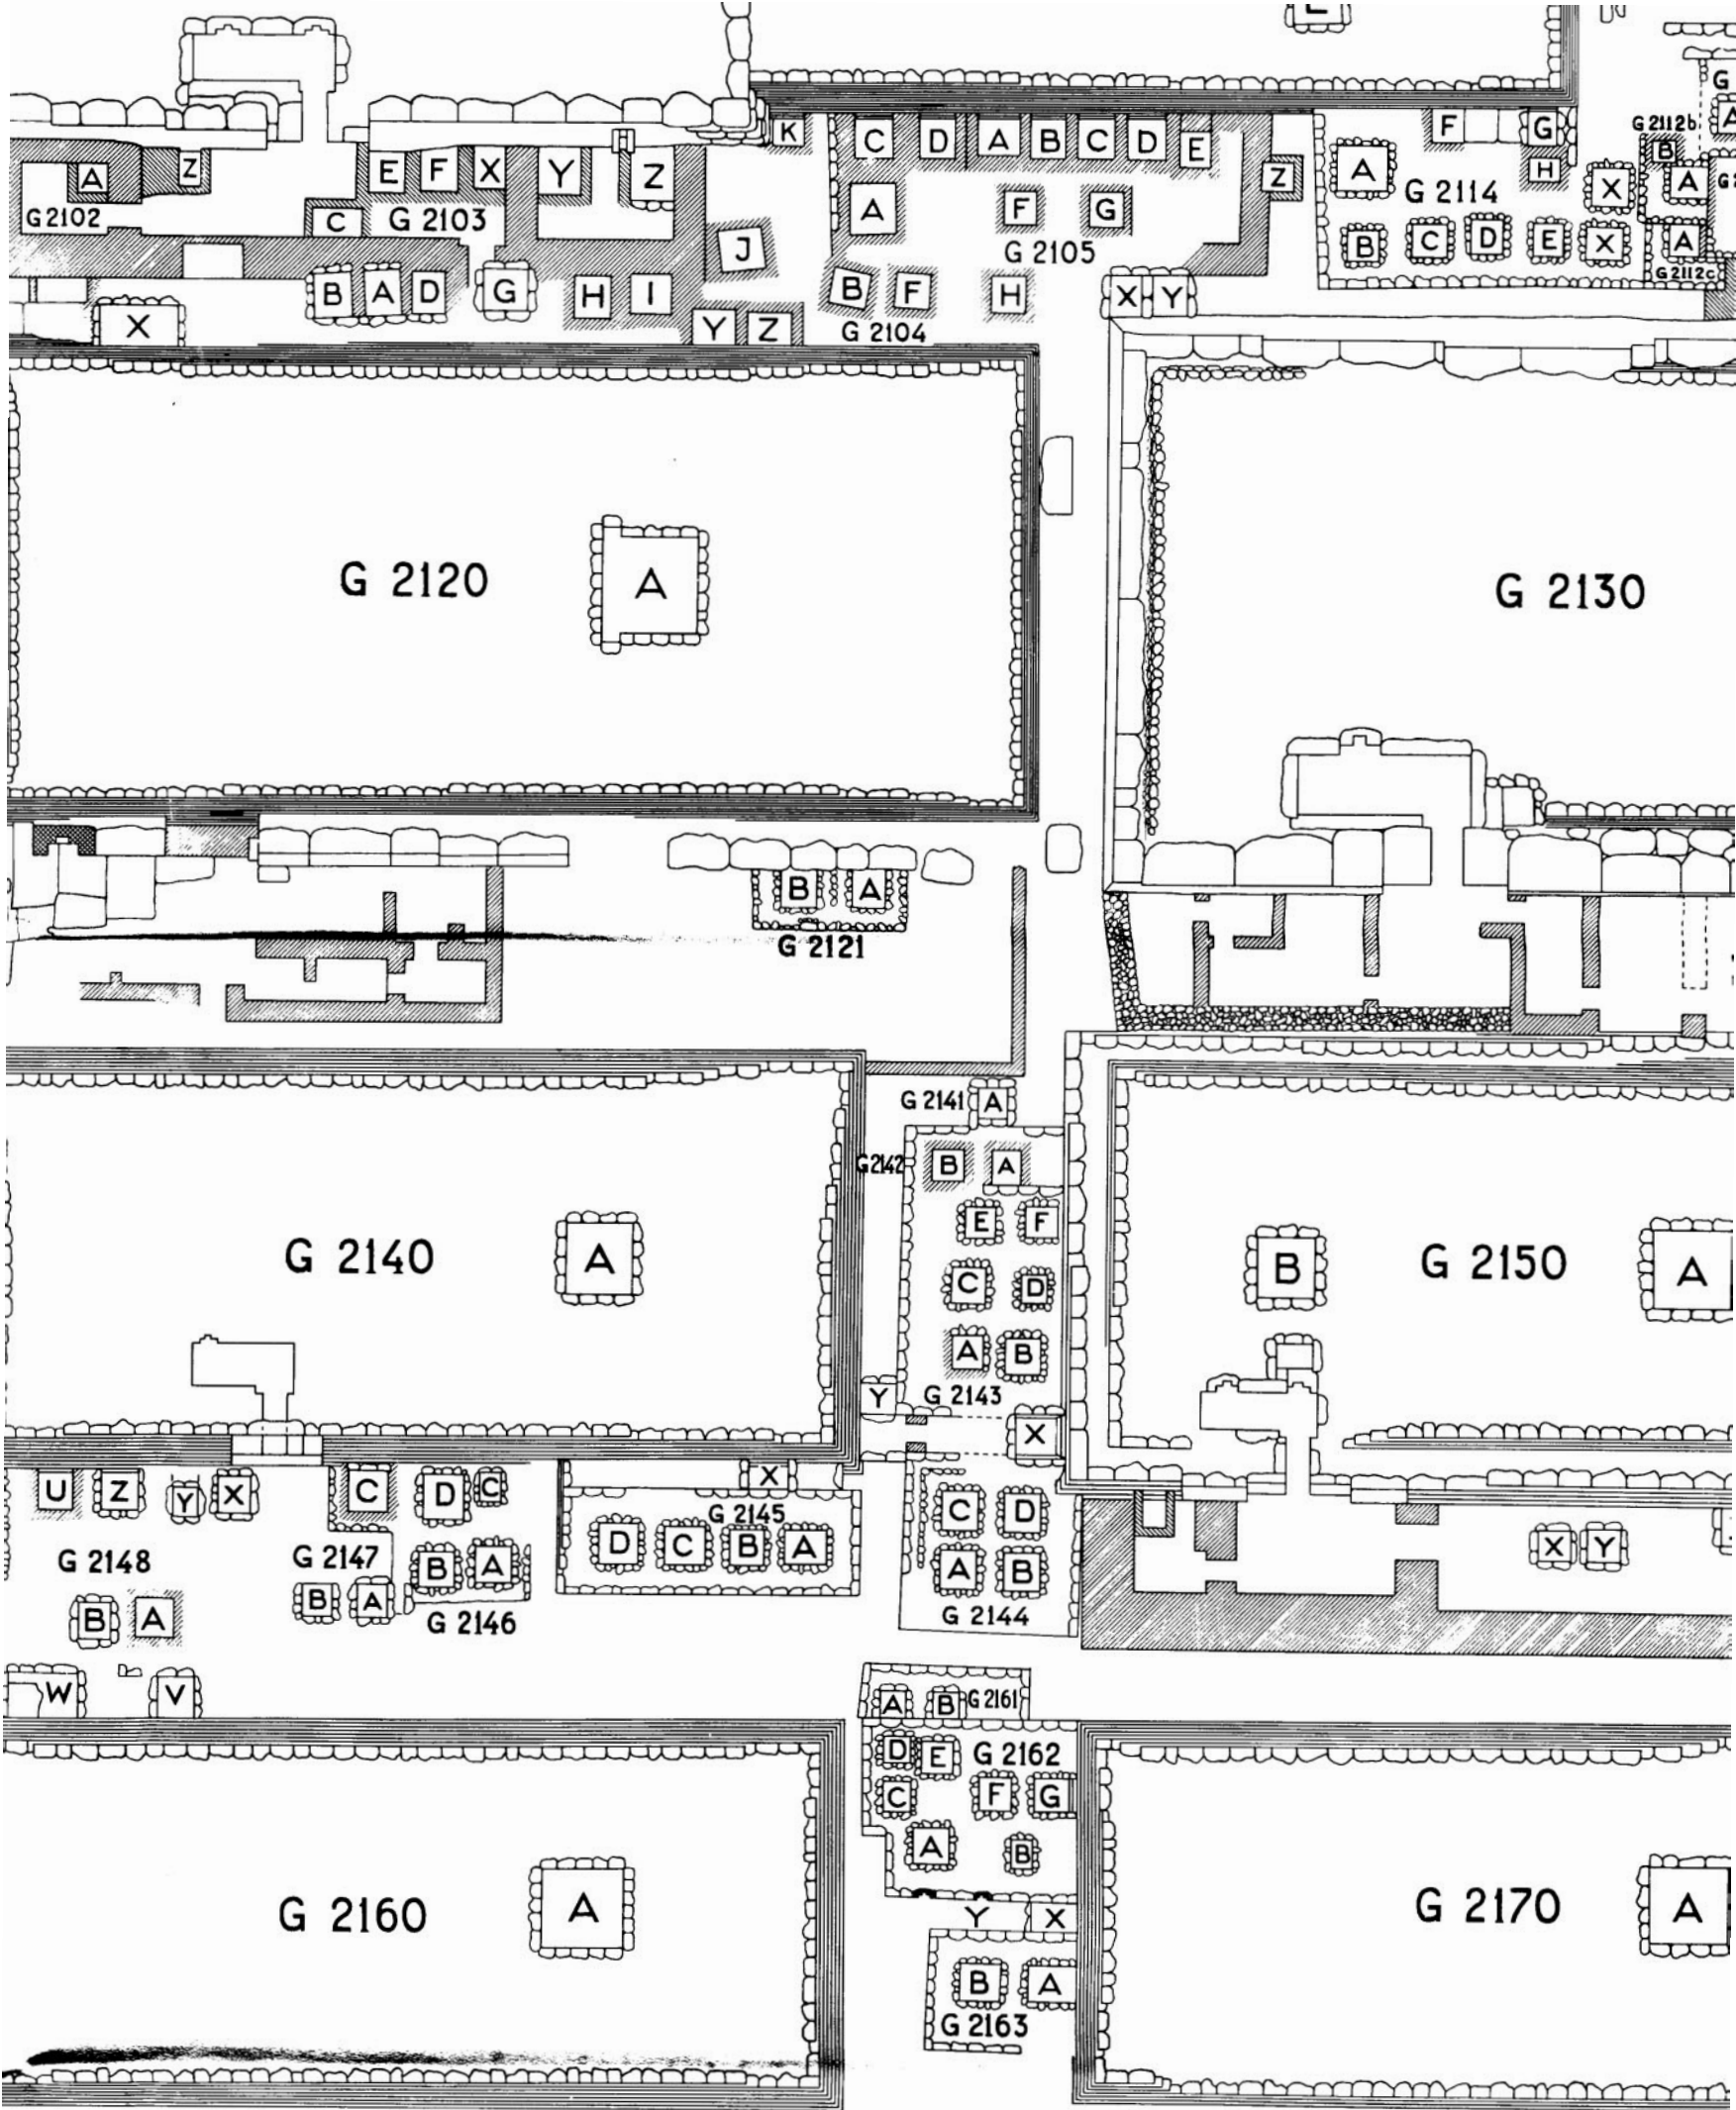

# MAP OF CEMETERY G 2100

Unexcava

Excavated

G 2220

Unexcavated

Surveyed and drawn by A. Floroff  
Traced by N. Melnikoff

Surveyed and drawn by A. Floroff  
 Traced by N. Melnikoff

# MAP OF CEMETERY G 4000

Scale

# VENTORY G 4000

Scale

G 4519

G 4510

G 4511

G 4513

G 4518

G 4525